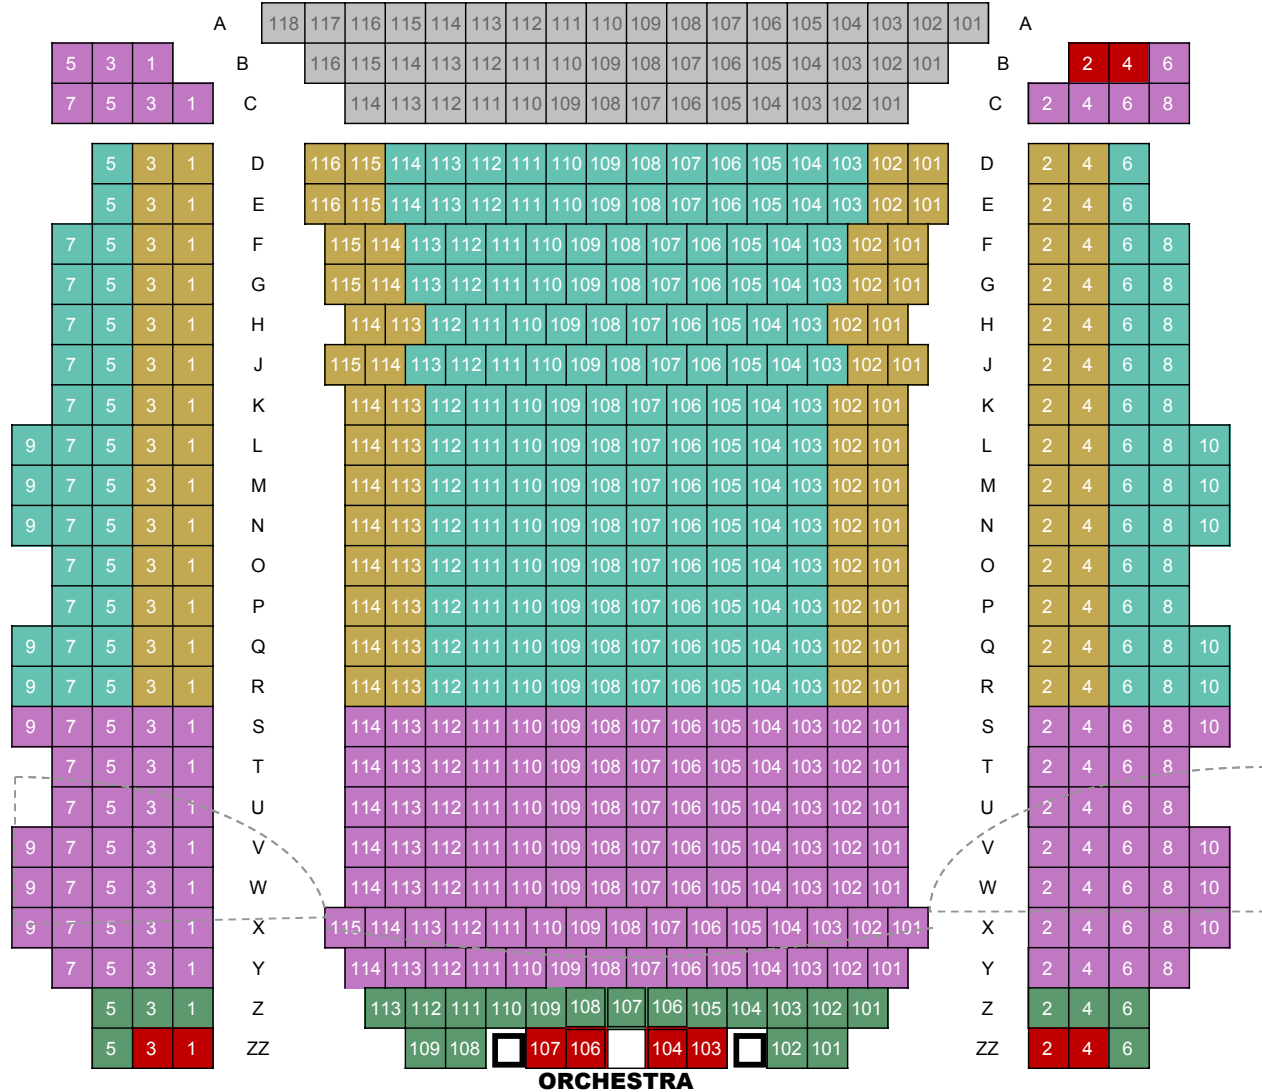

CHAMBER MUSIC MONTEREY BAY

Seating Chart and Single-Concert Ticket Prices

Sunset Center Theater
STAGE

BALCONY

SECTION A
SECTION B
SECTION C
SECTION Z
Kids Up Front & Free!
WHEELCHR

Orchestra 580
Balcony 138
Total Seating 718

23-24 Ticket Prices (venue fee included):

	A	B	C	Z	KU FF	WC CH	Military/ Student Discount
PREMIUM Concerts ((Manhattan, Nakamatsu Trio)	\$75	\$70	\$65	\$30	Free/\$15	\$25	\$15
REGULAR Concerts (Telegraph, Maxwell, Chicago)	\$63	\$58	\$52	\$30	Free/\$15	\$25	\$15
SEASON SUBSCRIPTION - FULL	\$290	\$270	\$245	N/A	N/A	\$125	N/A
SEASON SUBSCRIPTION - PICK 4 CONCERTS	\$232	\$216	\$196	N/A	N/A	\$100	N/A