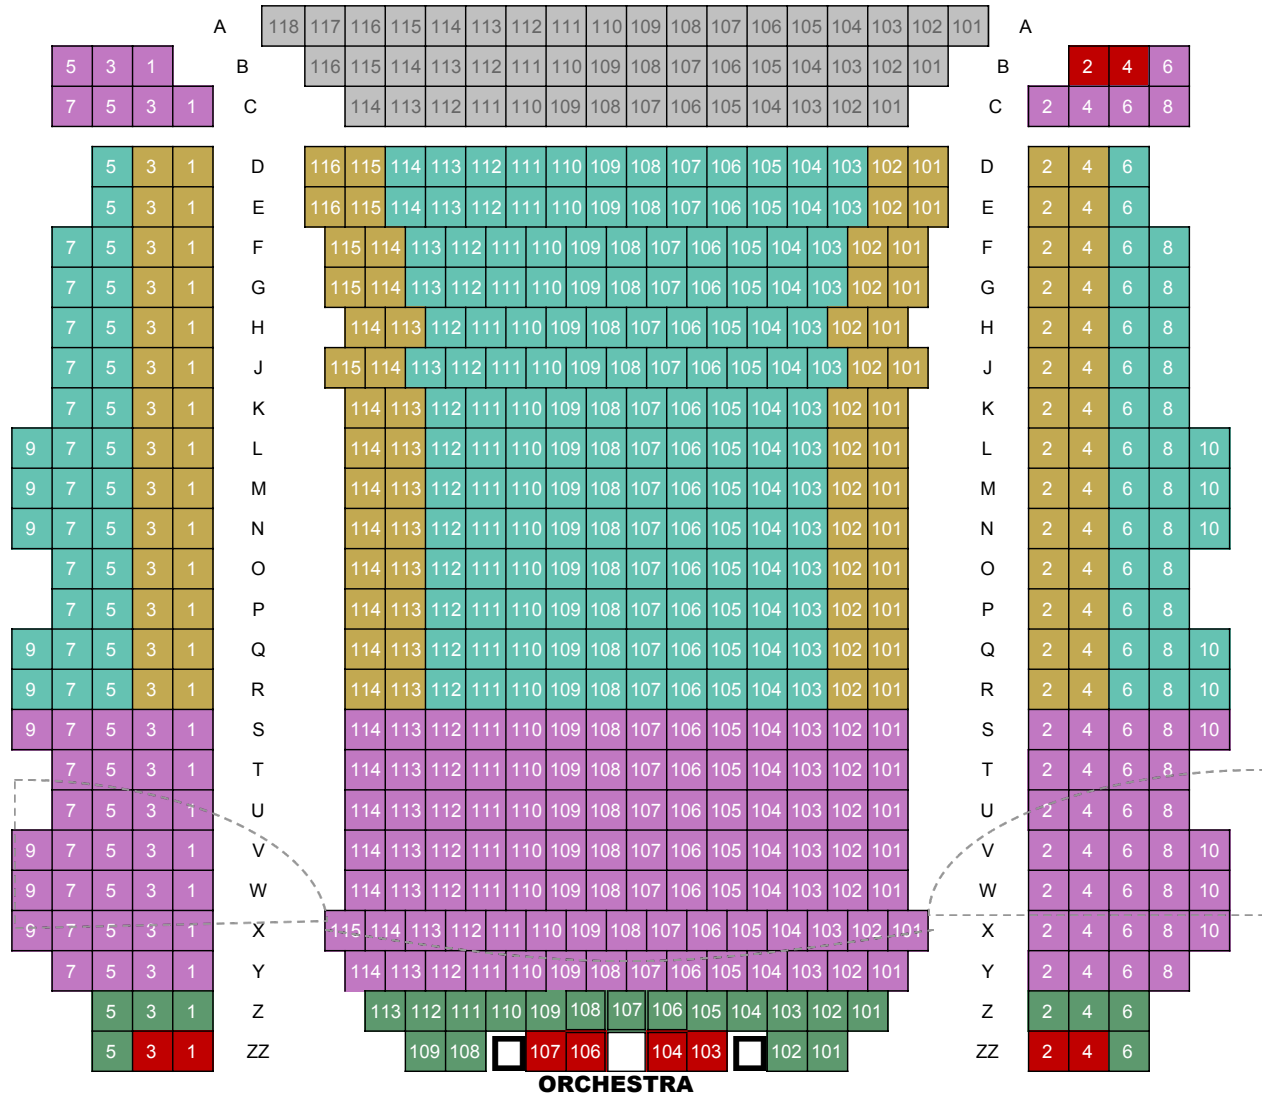

# CHAMBER MUSIC MONTEREY BAY

## Seating Chart and Single-Concert Ticket Prices

Sunset Center Theater  
STAGE

### BALCONY

SECTION A
SECTION B
SECTION C
SECTION Z
Kids Up Front & Free!
WHEELCHR

<b>Orchestra</b> 580
<b>Balcony</b> 138
<b>Total Seating</b>  718

22-23 Ticket Prices (venue fee included):

	A	B	C	Z	KU FF	WC CH	Military/ Student Discount
PREMIUM Concerts (Laredo, Robinson, & Friends; Brentano)	\$75	\$70	\$65	\$30	Free/\$15	\$25	\$15
REGULAR Concerts (Jupiter, Cuarteto Casals, Daedalus)	\$63	\$58	\$52	\$30	Free/\$15	\$25	\$15
SEASON SUBSCRIPTION - FULL	\$295	\$270	\$245	N/A	N/A	\$125	N/A
SEASON SUBSCRIPTION - PICK 4 CONCERTS	\$236	\$216	\$196	N/A	N/A	\$100	N/A