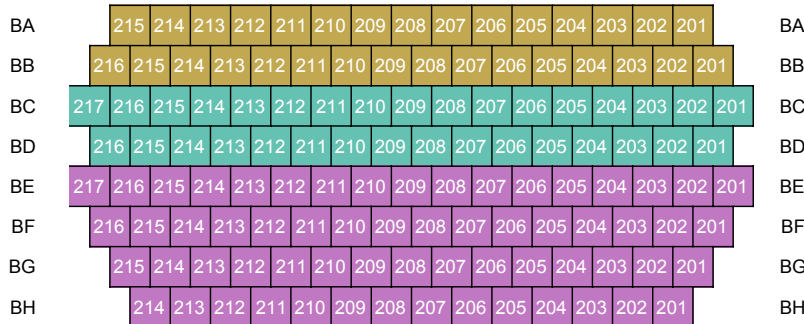

# CHAMBER MUSIC MONTEREY BAY

## Seating Chart and Single-Concert Ticket Prices

Sunset Center Theater  
STAGE

### BALCONY

SECTION A
SECTION B
SECTION C
SECTION Z
Kids Up Front & Free!
WHEELCHR

<b>Orchestra</b> 580
<b>Balcony</b> 138
<b>Total Seating</b>  718

22-23 Ticket Prices (venue fee included):

	A	B	C	Z	KU FF	WC CH	Military/ Student Discount
PREMIUM Concerts (Laredo, Robinson, & Friends; Brentano)	\$75	\$70	\$65	\$30	Free/\$15	\$25	\$15
REGULAR Concerts (Jupiter, Cuarteto Casals, Daedalus)	\$63	\$58	\$52	\$30	Free/\$15	\$25	\$15
SEASON SUBSCRIPTION - FULL	\$295	\$270	\$245	N/A	N/A	\$125	N/A
SEASON SUBSCRIPTION - PICK 4 CONCERTS	\$236	\$216	\$196	N/A	N/A	\$100	N/A