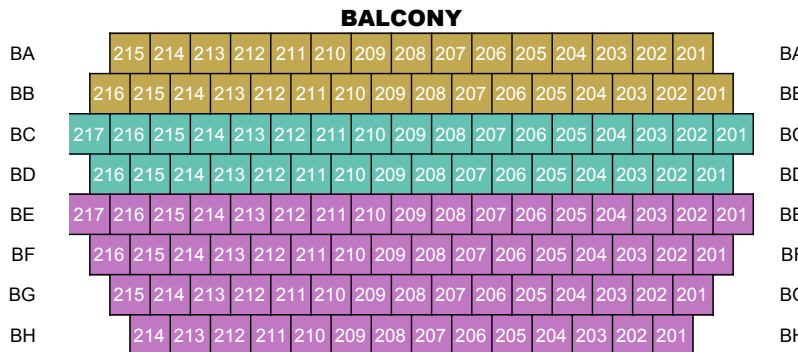

# CHAMBER MUSIC MONTEREY BAY

## Seating Chart and Single-Concert Ticket Prices

Sunset Center Theater  
STAGE

SECTION A
SECTION B
SECTION C
SECTION Z
Kids Up Front & Free!
WHEELCHR

<b>Orchestra</b> 580
<b>Balcony</b> 138
<b>Total Seating</b>  718