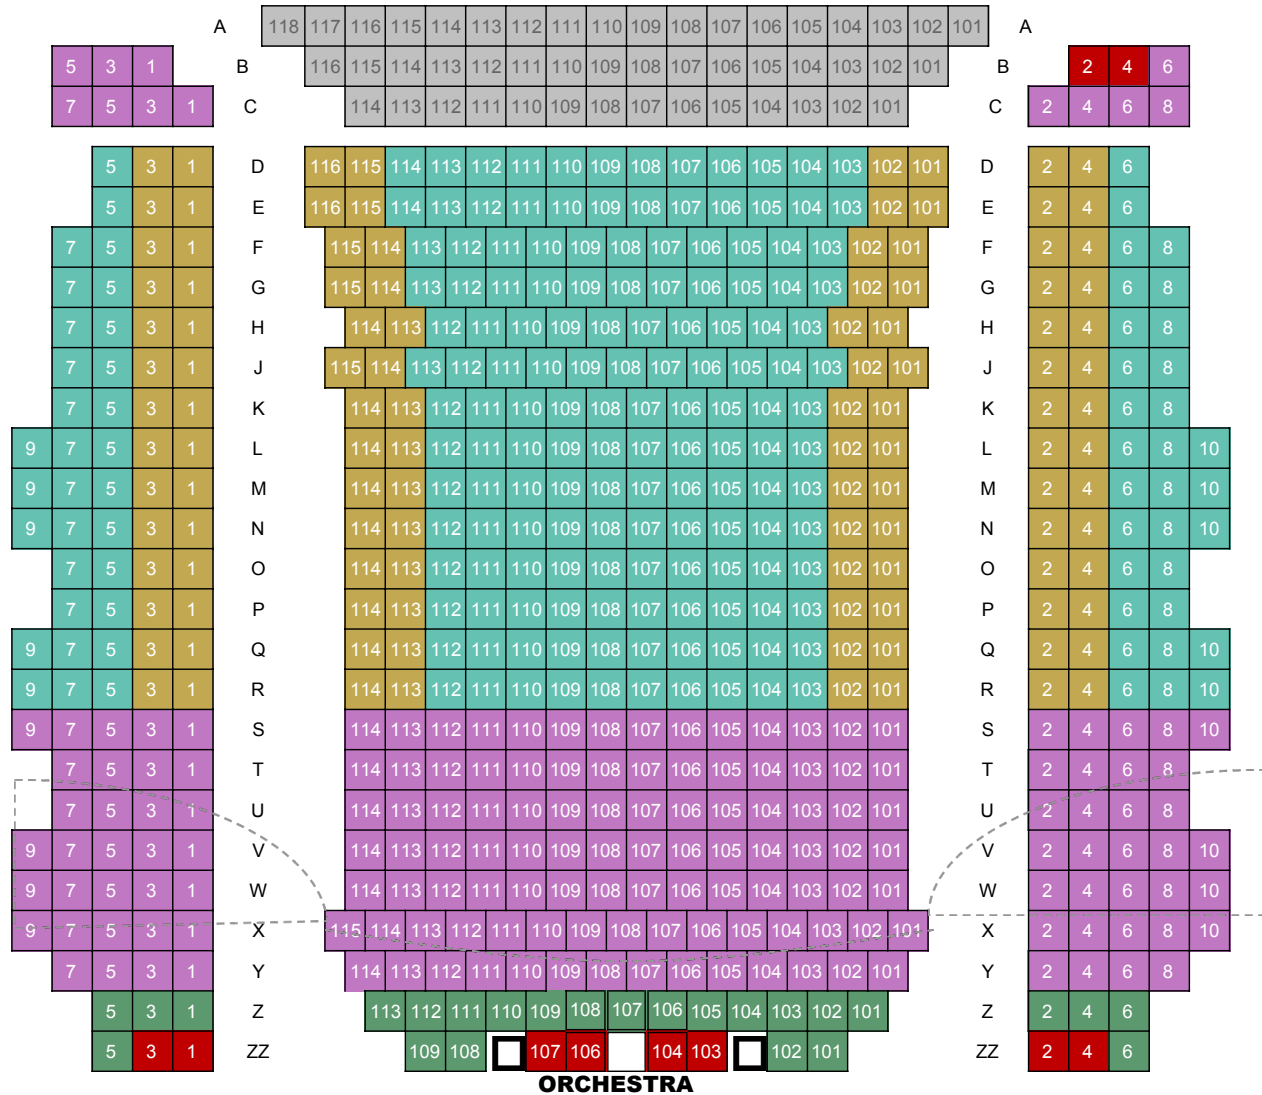

# CHAMBER MUSIC MONTEREY BAY

## Seating Chart and Single-Concert Ticket Prices

Sunset Center Theater  
STAGE

SECTION A
SECTION B
SECTION C
SECTION Z
Kids Up Front & Free!
WHEELCHR

<b>Orchestra</b> 580
<b>Balcony</b> 138
<b>Total Seating</b>  718

22-23 Ticket Prices (venue fee included):

	A	B	C	Z	KU FF	WC CH	Military/Student Discount
PREMIUM Concerts (Laredo, Robinson, & Friends; Brentano)	\$75	\$70	\$65	\$30	Free/\$15	\$25	\$15
REGULAR Concerts (Jupiter, Cuarteto Casals, Daedalus)	\$63	\$58	\$52	\$30	Free/\$15	\$25	\$15
SEASON SUBSCRIPTION - FULL	\$295	\$270	\$245	N/A	N/A	\$125	N/A
SEASON SUBSCRIPTION - PICK 4 CONCERTS	\$236	\$216	\$196	N/A	N/A	\$100	N/A