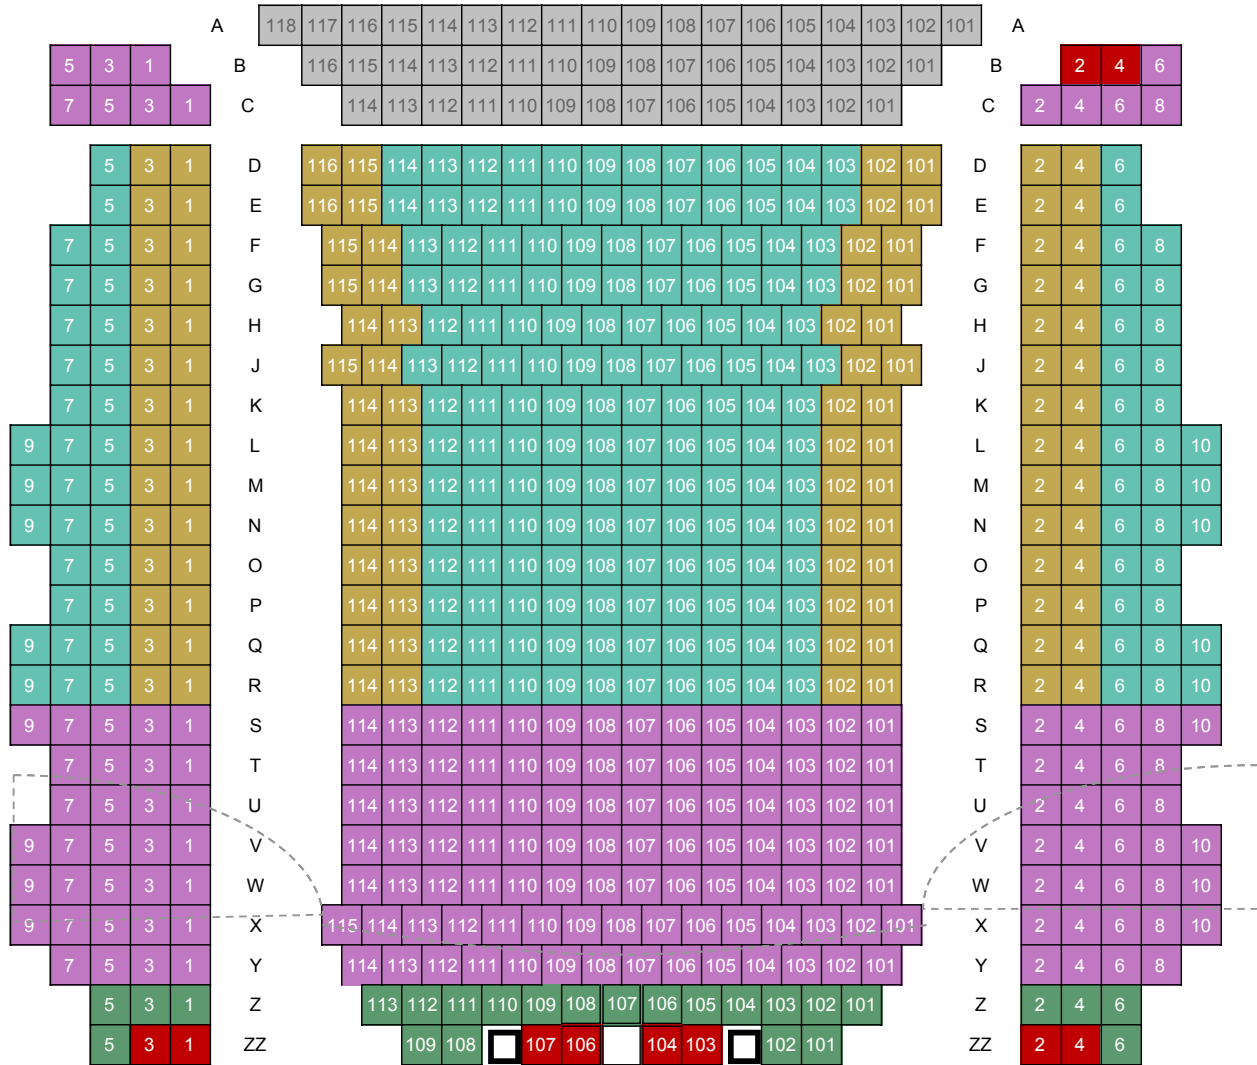

# CHAMBER MUSIC MONTEREY BAY

## Seating Chart and Single-Concert Ticket Prices

Sunset Center Theater  
STAGE

### ORCHESTRA

### BALCONY

<b>Orchestra</b>
580
<b>Balcony</b>
138
<b>Total Seating</b>
718

<b>SECTION A</b>
<b>SECTION B</b>
<b>SECTION C</b>
<b>SECTION Z</b>
Kids Up Front & Free!
<b>WHEELCHR</b>