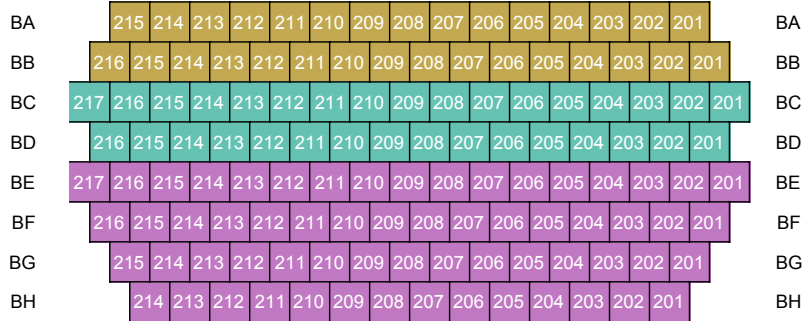

## Seating Chart and Single-Concert Ticket Prices

Sunset Center Theater  
STAGE

### ORCHESTRA

### BALCONY

<b>Orchestra</b>
580
<b>Balcony</b>
138
<b>Total Seating</b>
718

<b>SECTION A</b>
<b>SECTION B</b>
<b>SECTION C</b>
<b>SECTION Z</b>
Kids Up Front & Free!
<b>WHEELCHR</b>